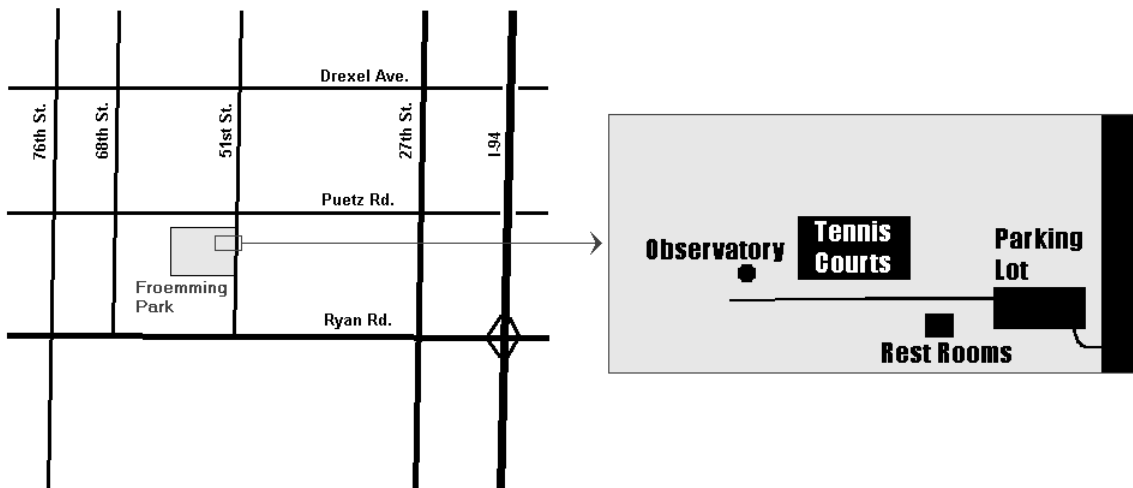

GRS transit: When Jupiter's Great Red Spot is in the middle of the planet. The GRS is visible 1 hour before and after this time.

Froemming Park is located on 51st Street, north of Ryan Road. For more information, call the Wehr Nature Center at 414-425-8550.